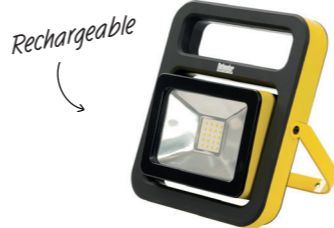

75TBAF

WINTER ESSENTIALS

Brighten up the cold months with our must-have winter lighting, designed to keep your worksite safe & well-lit all season long!

SAVE 28% £39.50 EACH
When you buy 4

Slimline LED Work Light, 34LEDWLR